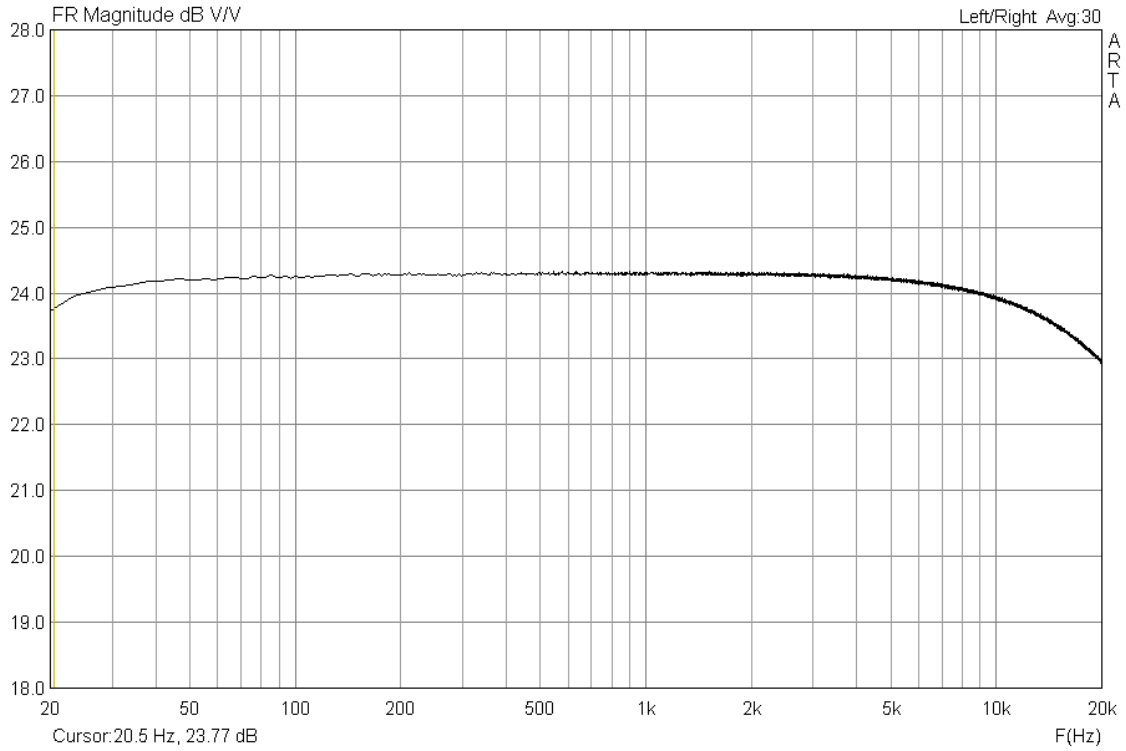

Mod-3 9-5-2011

horizontal is V_{out} ==> 2,8 W in 8 Ohm