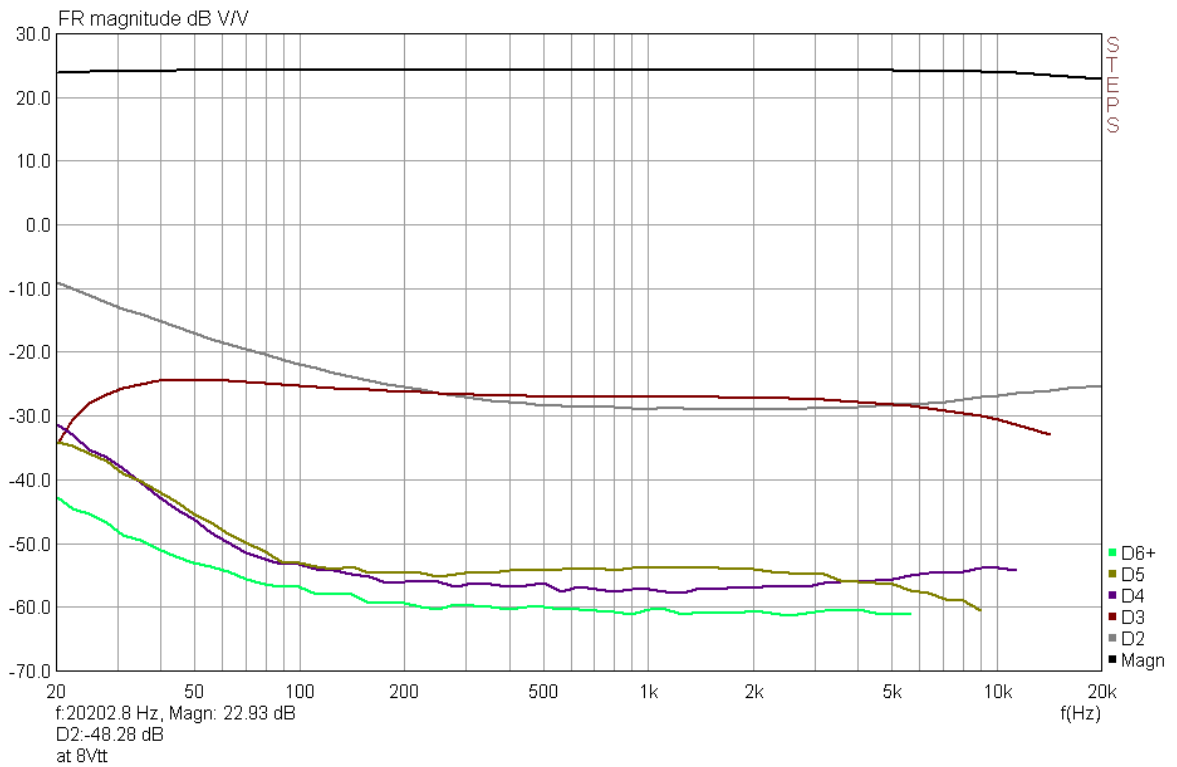

Mod-3 9-5-2011

horizontal is V_{out} ==> 2,8 W in 8 Ohm