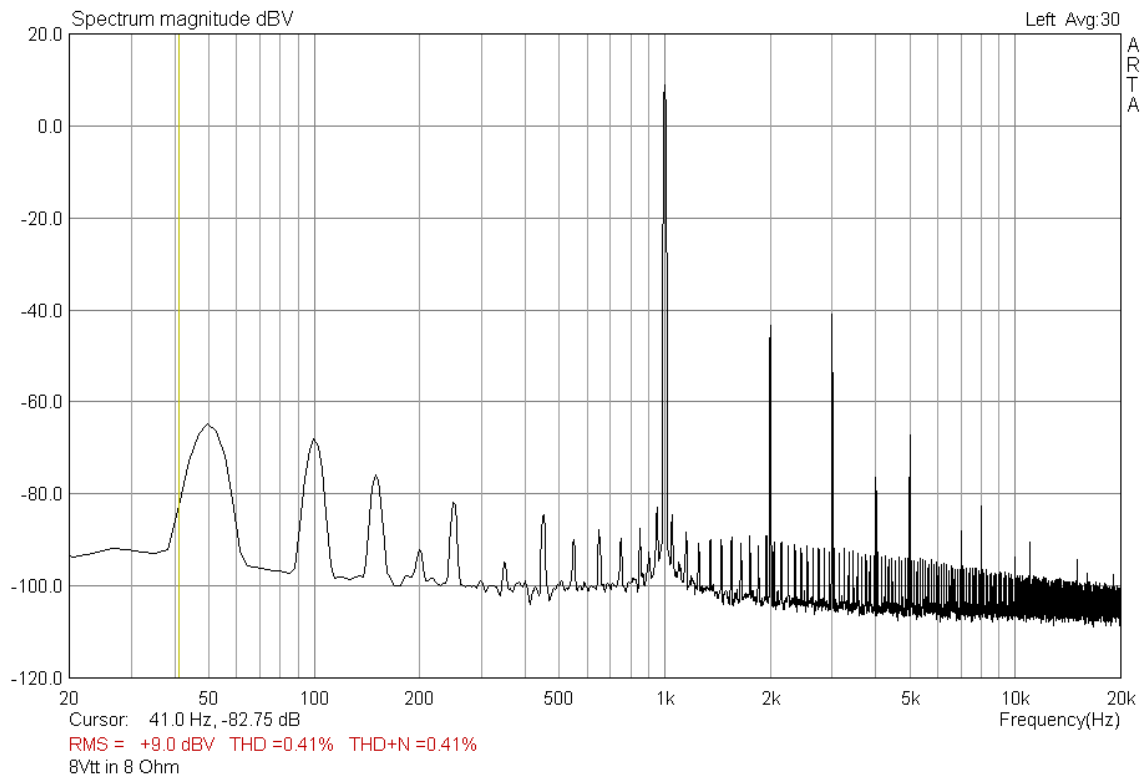

Mod-3 9-5-2011

horizontal is V_{out} ==> 2,8 W in 8 Ohm