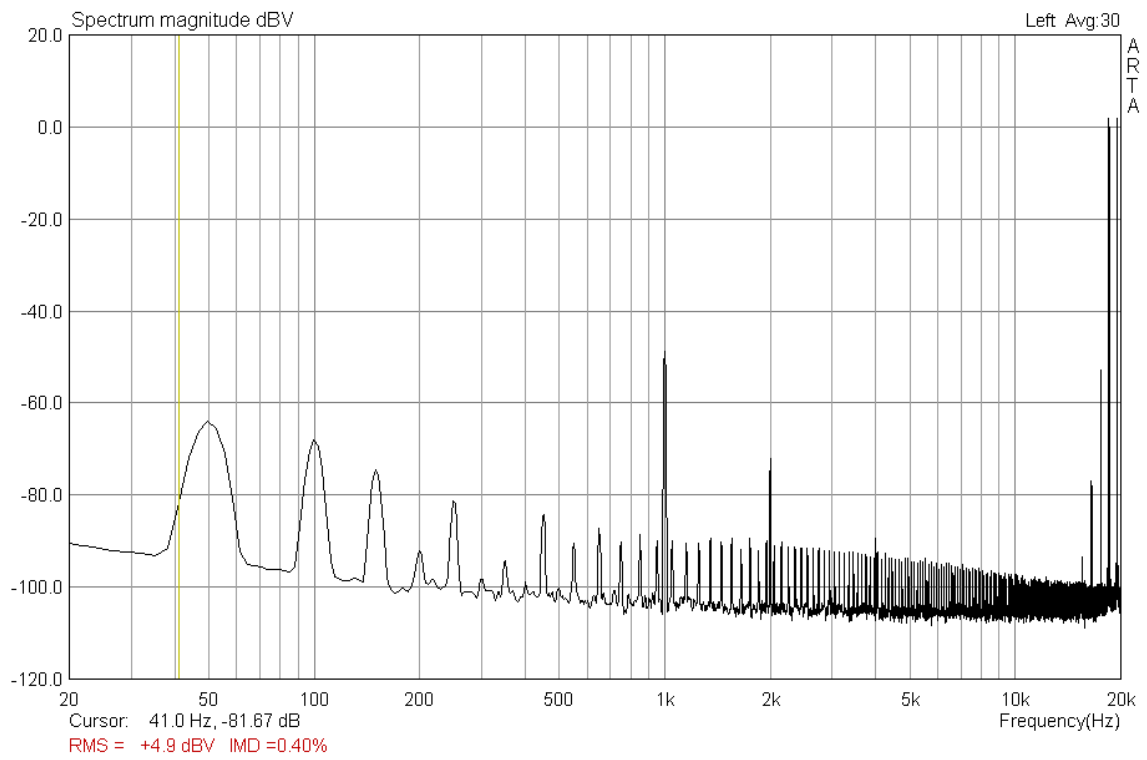

Mod-3 9-5-2011

horizontal is V_{out} ==> 2,8 W in 8 Ohm