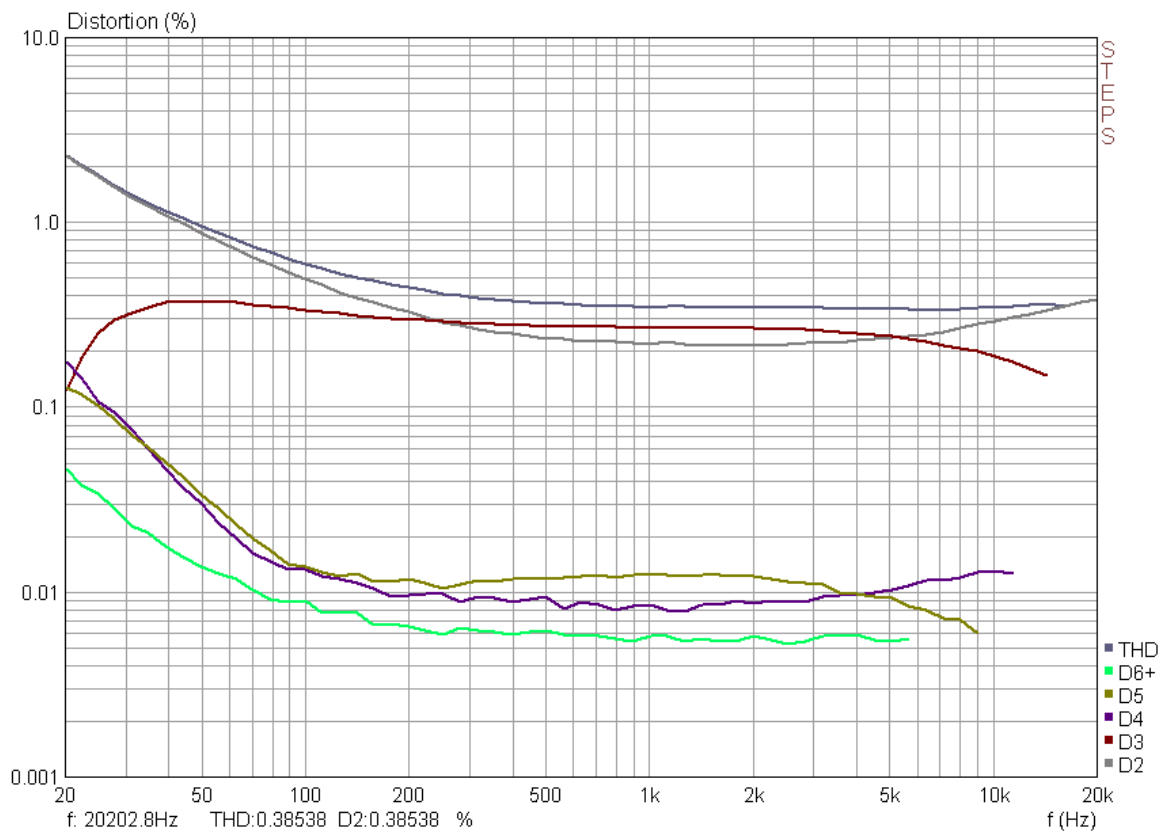

Mod-3 9-5-2011

horizontal is V_{out} ==> 2,8 W in 8 Ohm