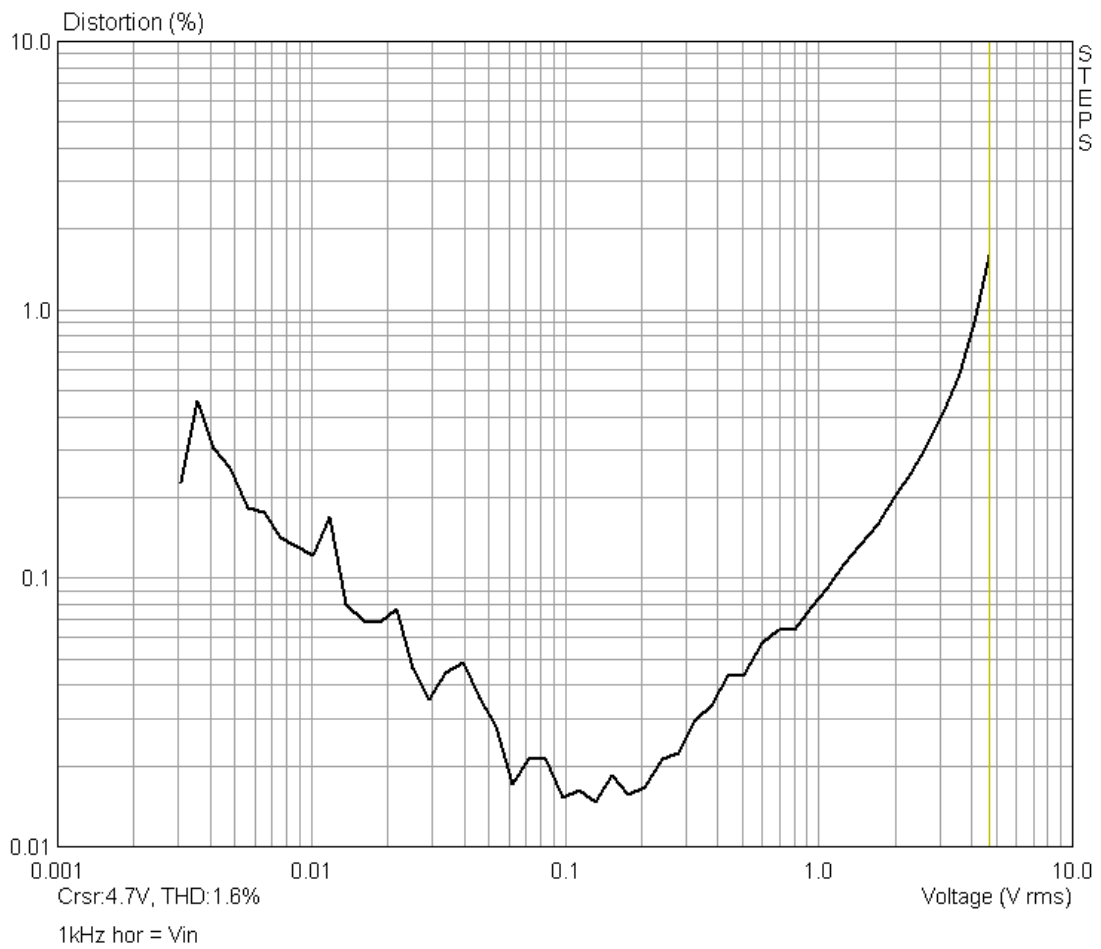

Mod-3 9-5-2011

horizontal is V_{out} ==> 2,8 W in 8 Ohm