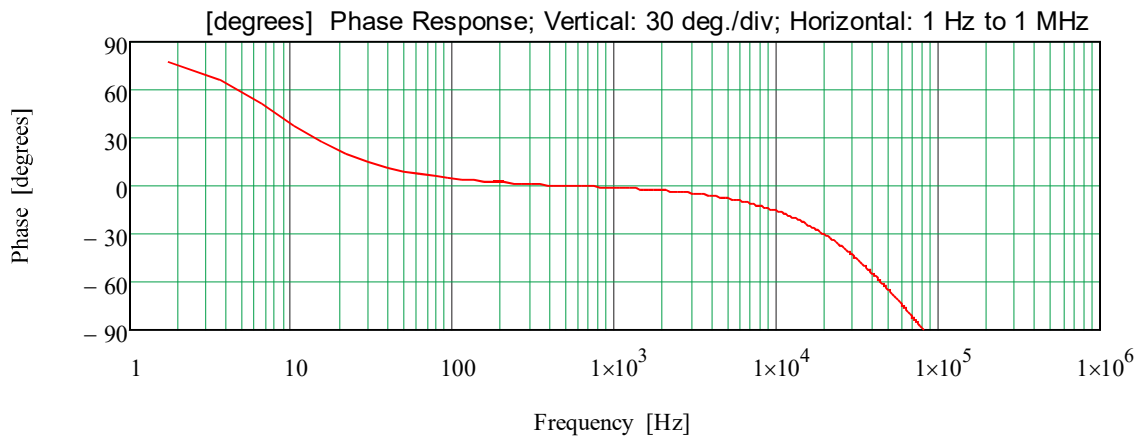

HQ-5090-SES SINGLE ENDED OUTPUT TRANSFORMER

always connect all (3x) black lead outs together
 always connect all (5x) blue lead outs together
 always connect all (3x) white lead outs together