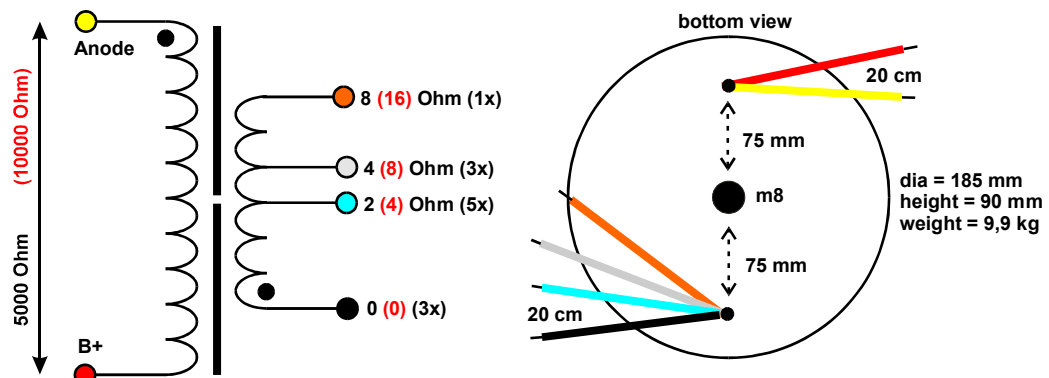

HQ-5090-SES SINGLE ENDED OUTPUT TRANSFORMER

always connect all (3x) black lead outs together
 always connect all (5x) blue lead outs together
 always connect all (3x) white lead outs together