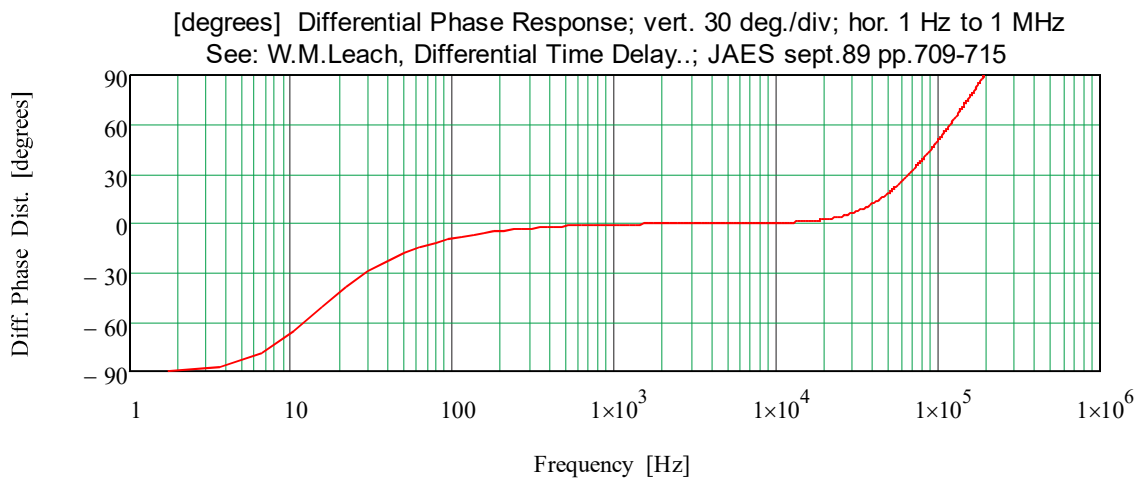

HQ-5090-SES SINGLE ENDED OUTPUT TRANSFORMER

always connect all (3x) black lead outs together
 always connect all (5x) blue lead outs together
 always connect all (3x) white lead outs together