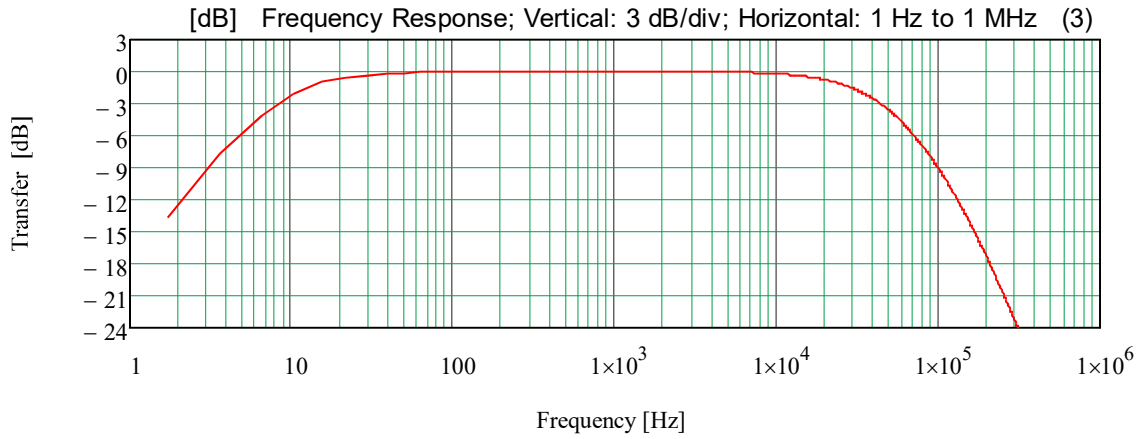

HQ-5090-SES SINGLE ENDED OUTPUT TRANSFORMER

always connect all (3x) black lead outs together
 always connect all (5x) blue lead outs together
 always connect all (3x) white lead outs together