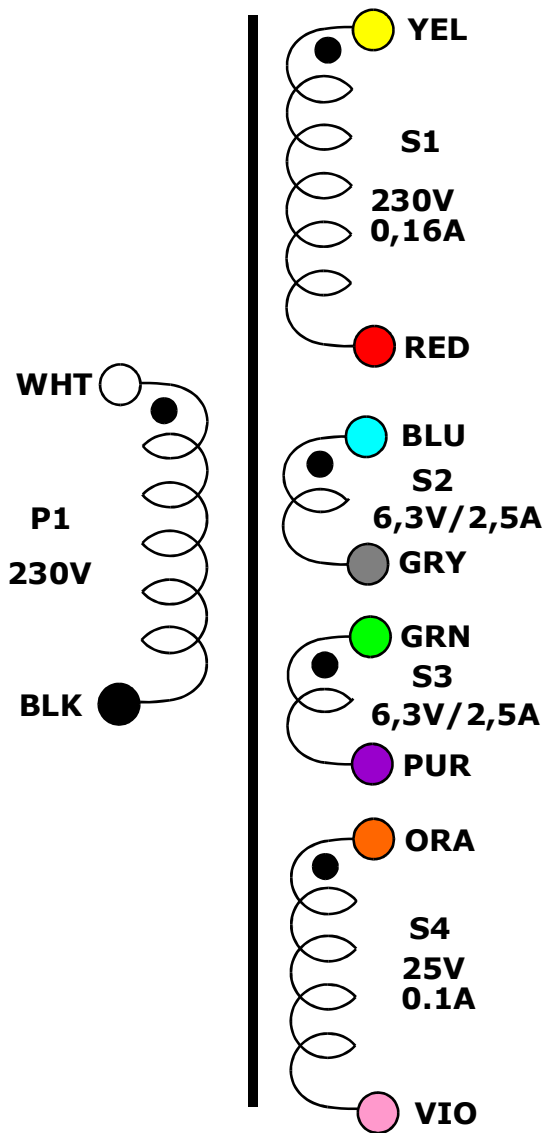

# TRAFCO - VDV - MAINS-B

All leadouts are stranded wire 20 cm

Dia = 80 mm

Height = 52 mm (bare transformer)

Height = 56 mm (with mounting gear)

Supplied with mounting gear

Weight = 1,3 kg

Date: 2022-02-22 Drawn: VDV