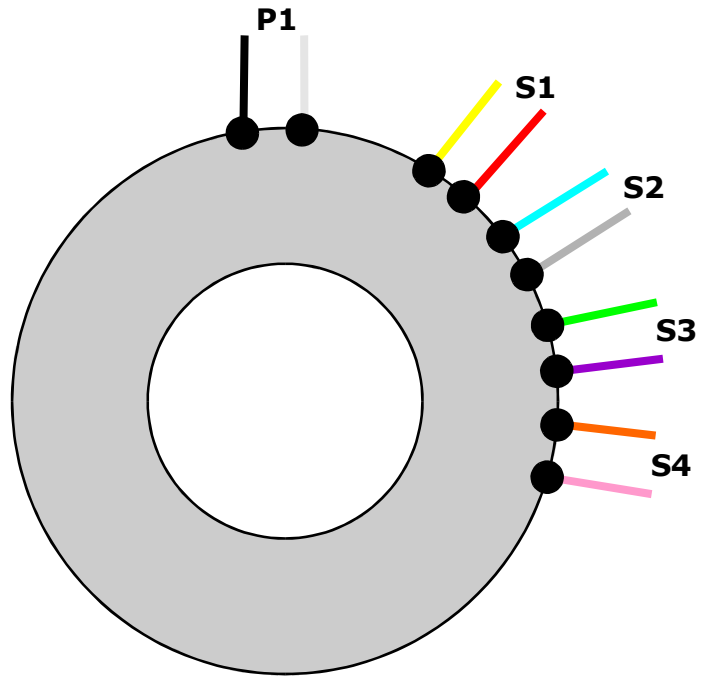

# TRAFCO - VDV - MAINS-B

All leadouts are stranded wire 20 cm

Dia = 80 mm

Height = 52 mm (bare transformer)

Height = 56 mm (with mounting gear)

Supplied with mounting gear

Weight = 1,3 kg

Date: 2022-02-22 Drawn: VDV